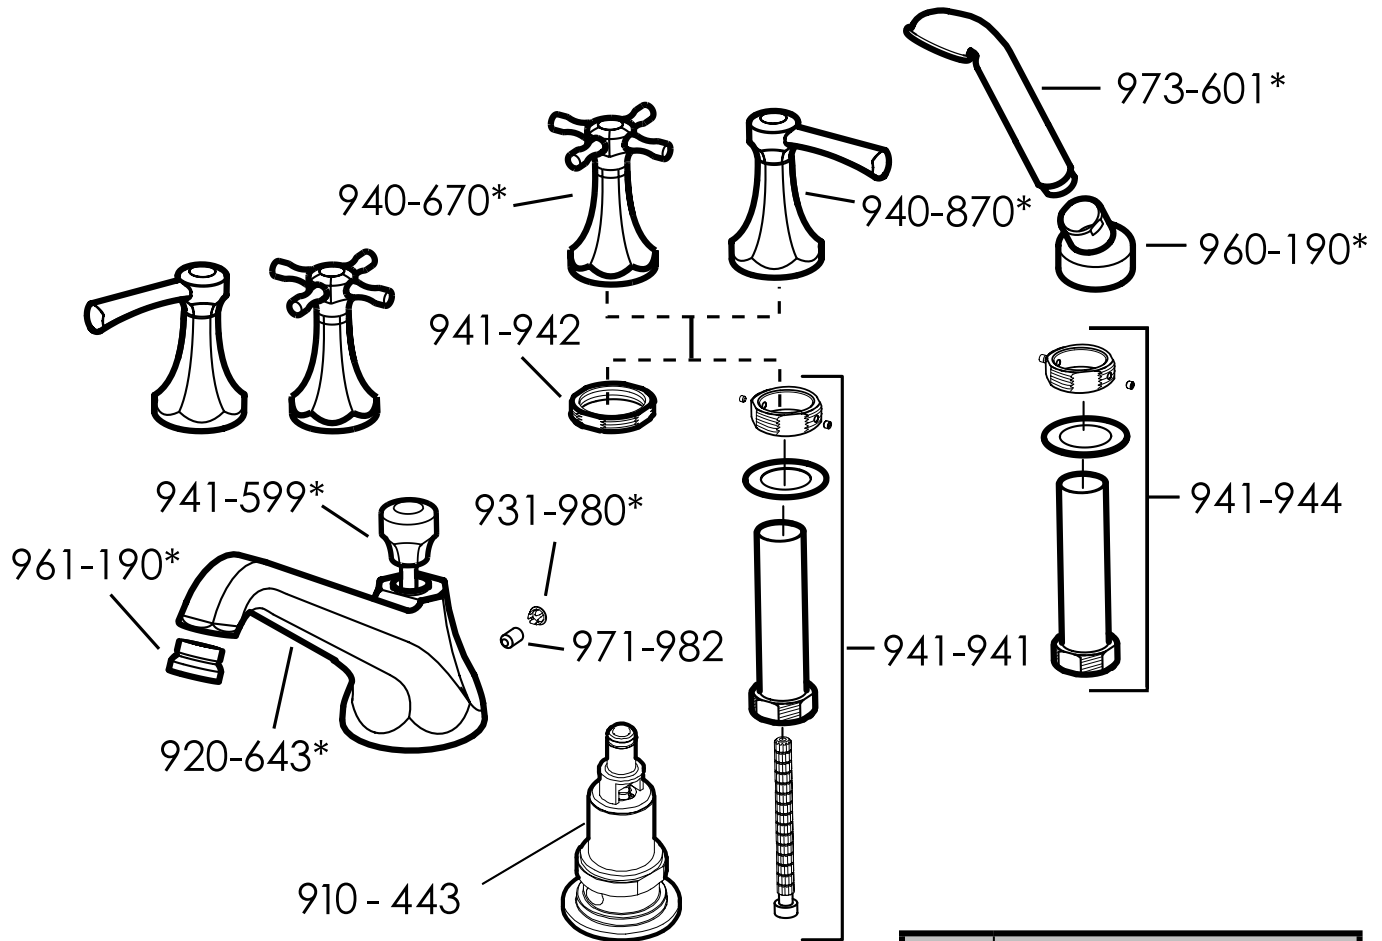

allemande™

Roman Tub Faucet with Hand Held Shower

*	Finishes
A	Polished Chrome
D	Polished Nickel
E	Pewter
F	Satin Brass
K	Satin Nickel
U	Old World Brass
V	Polished Brass
Z	Oil Rubbed Bronze

For additional information, please contact your Bach representative, or visit our website at [www.bachfaucet.com](http://www.bachfaucet.com).