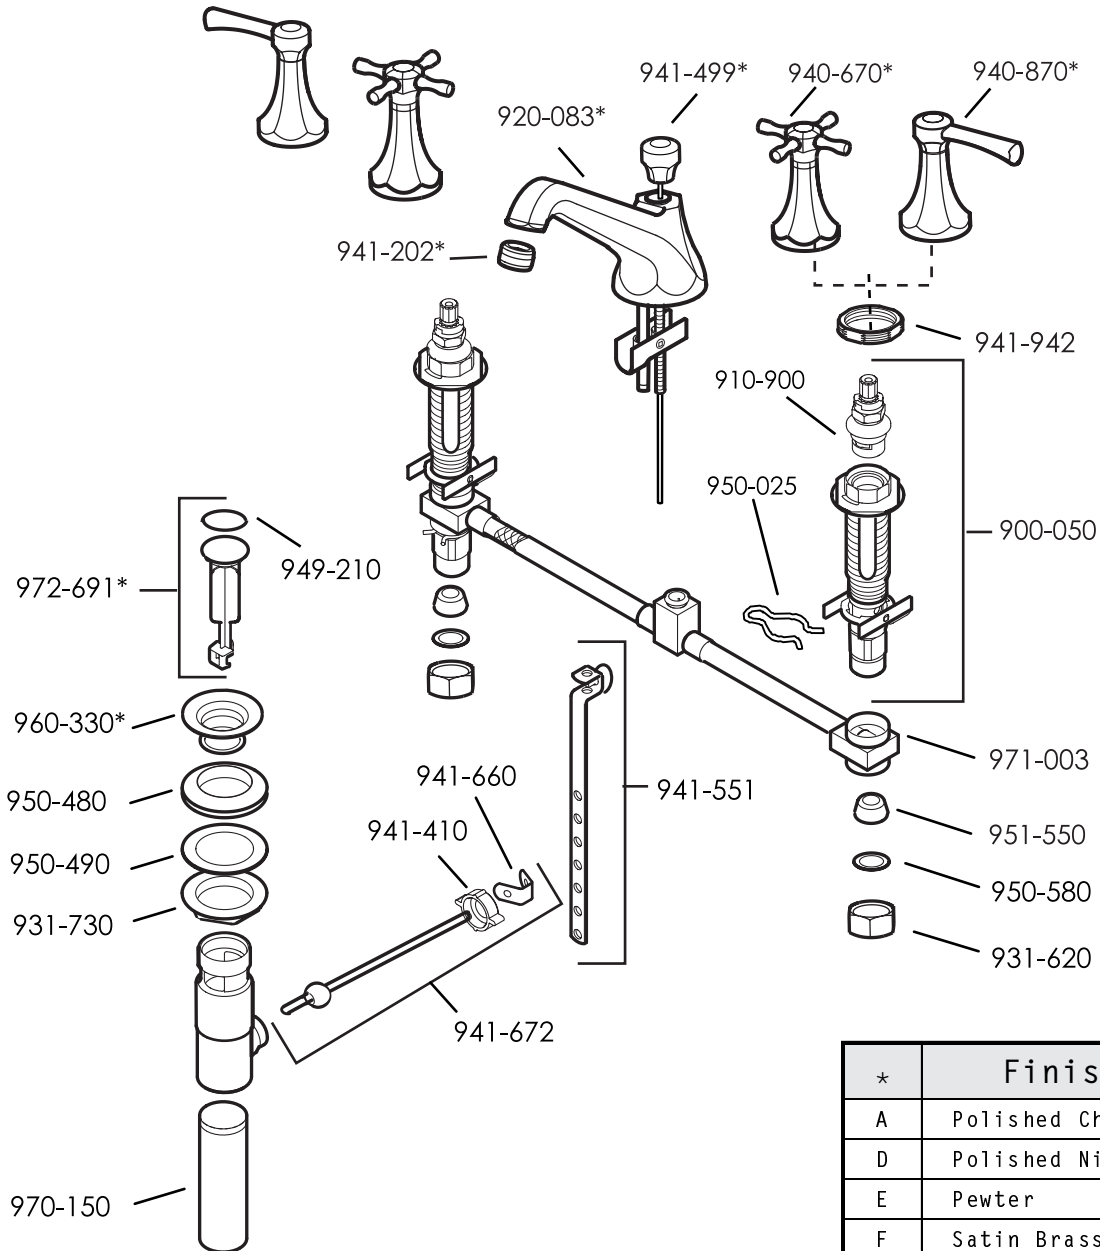

allemande™

Two-Handle Widespread Faucet

*	Finishes
A	Polished Chrome
D	Polished Nickel
E	Pewter
F	Satin Brass
K	Satin Nickel
U	Old World Brass
V	Polished Brass
Z	Oil Rubbed Bronze

For additional information, please contact your Bach representative, or visit our website at www.bachfaucet.com.