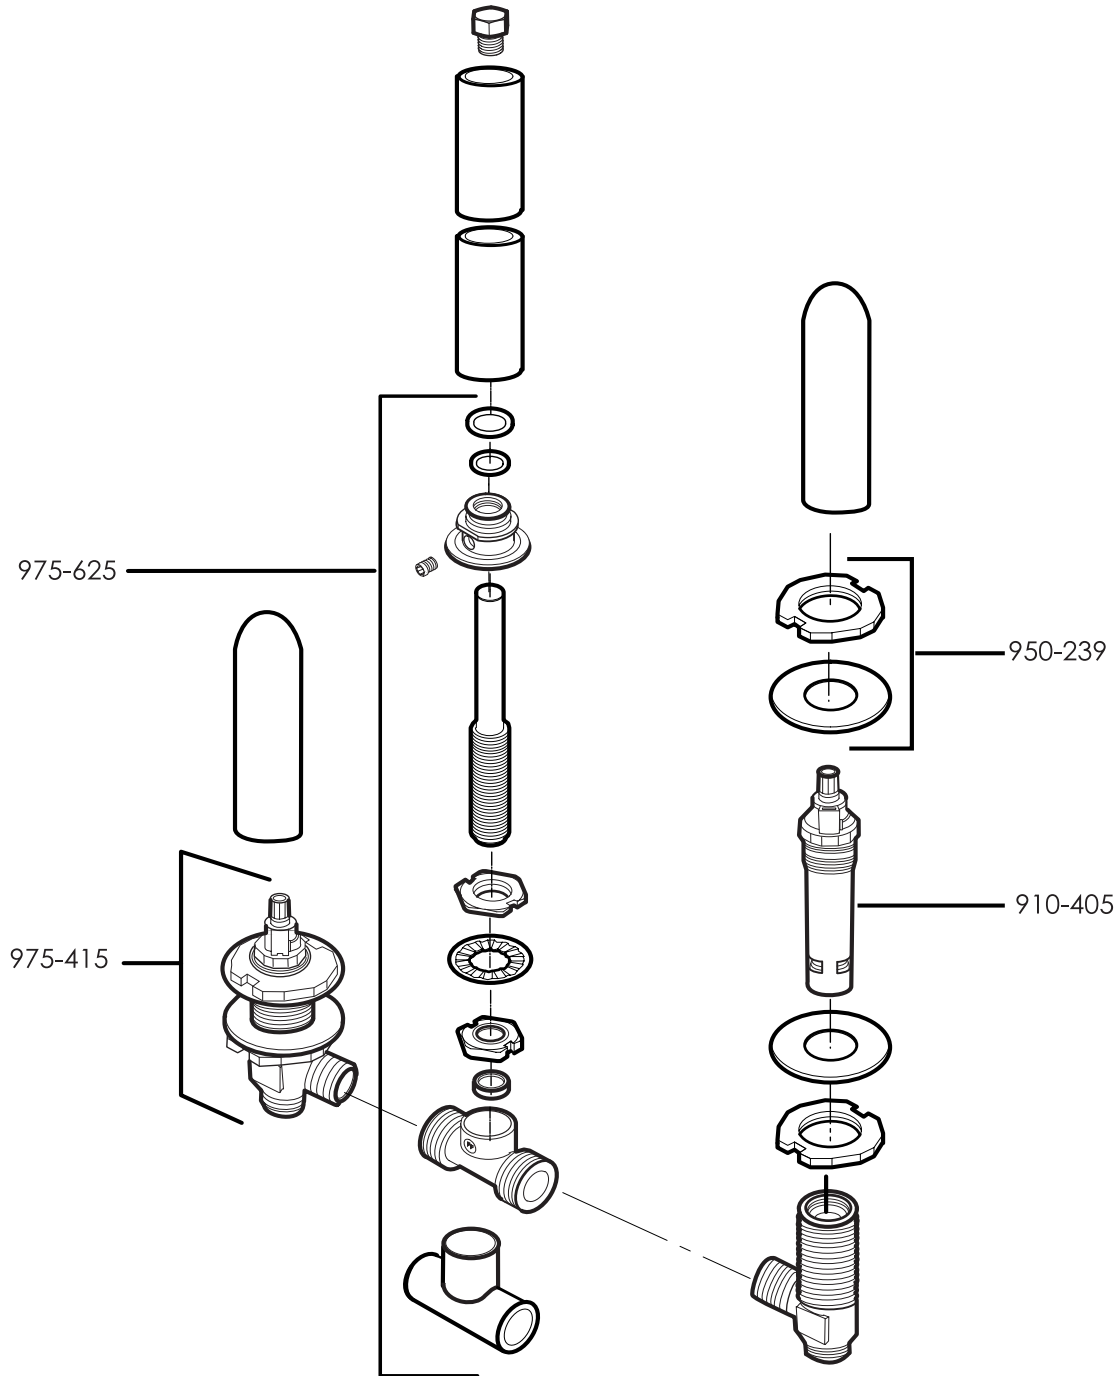

rough-in valve

3-Hole Roman Tub

For additional information, please contact your Bach representative, or visit our website at [www.bachfaucet.com](http://www.bachfaucet.com).