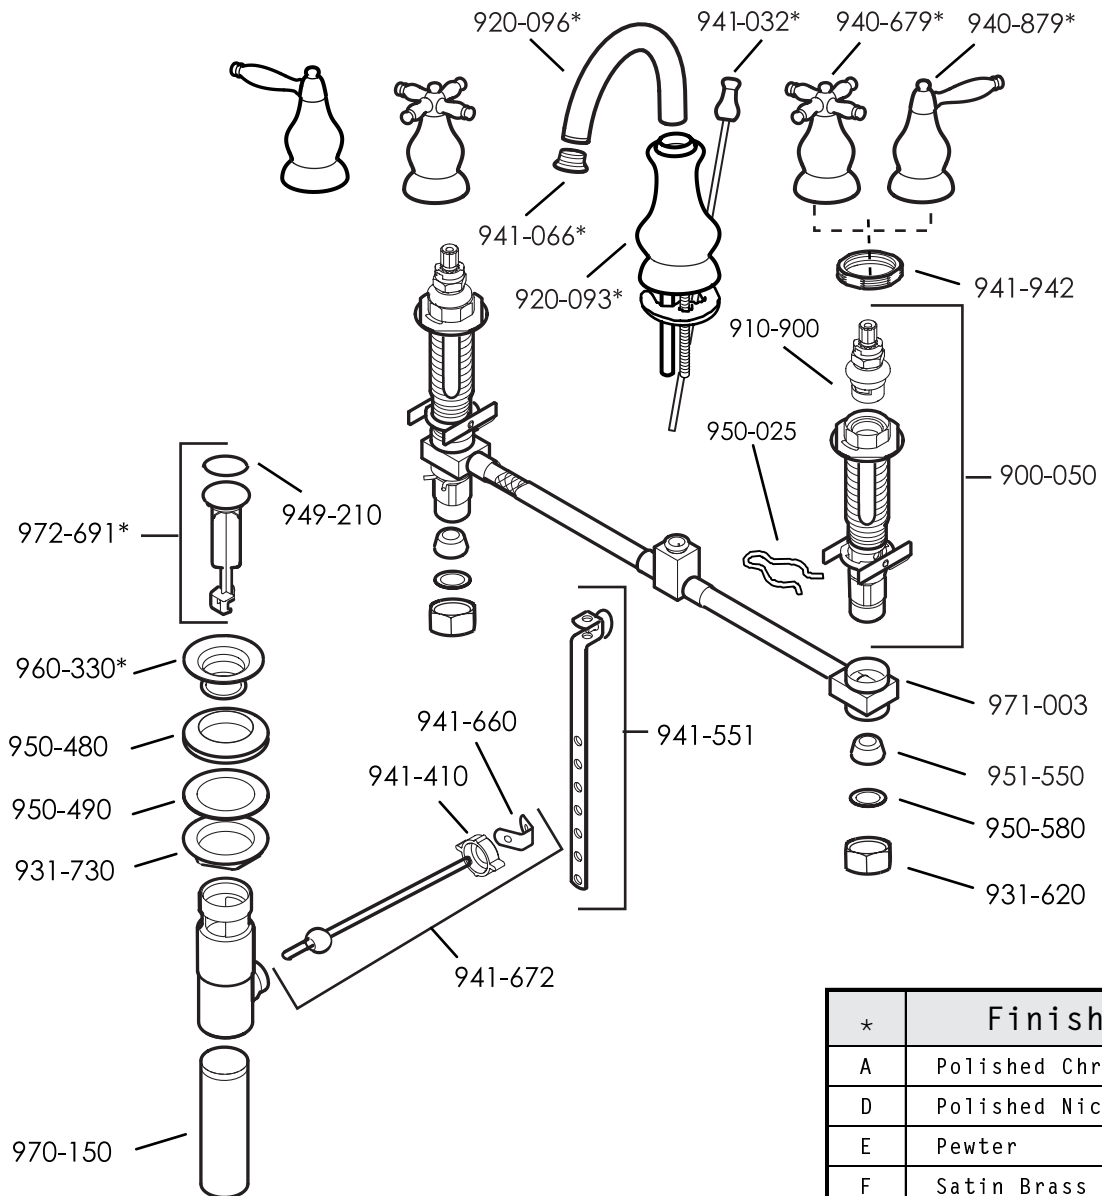

arietta™

Two-Handle Widespread Faucet

*	Finishes
A	Polished Chrome
D	Polished Nickel
E	Pewter
F	Satin Brass
K	Satin Nickel
U	Old World Brass
V	Polished Brass
Z	Oil Rubbed Bronze

For additional information, please contact your Bach representative, or visit our website at [www.bachfaucet.com](http://www.bachfaucet.com).